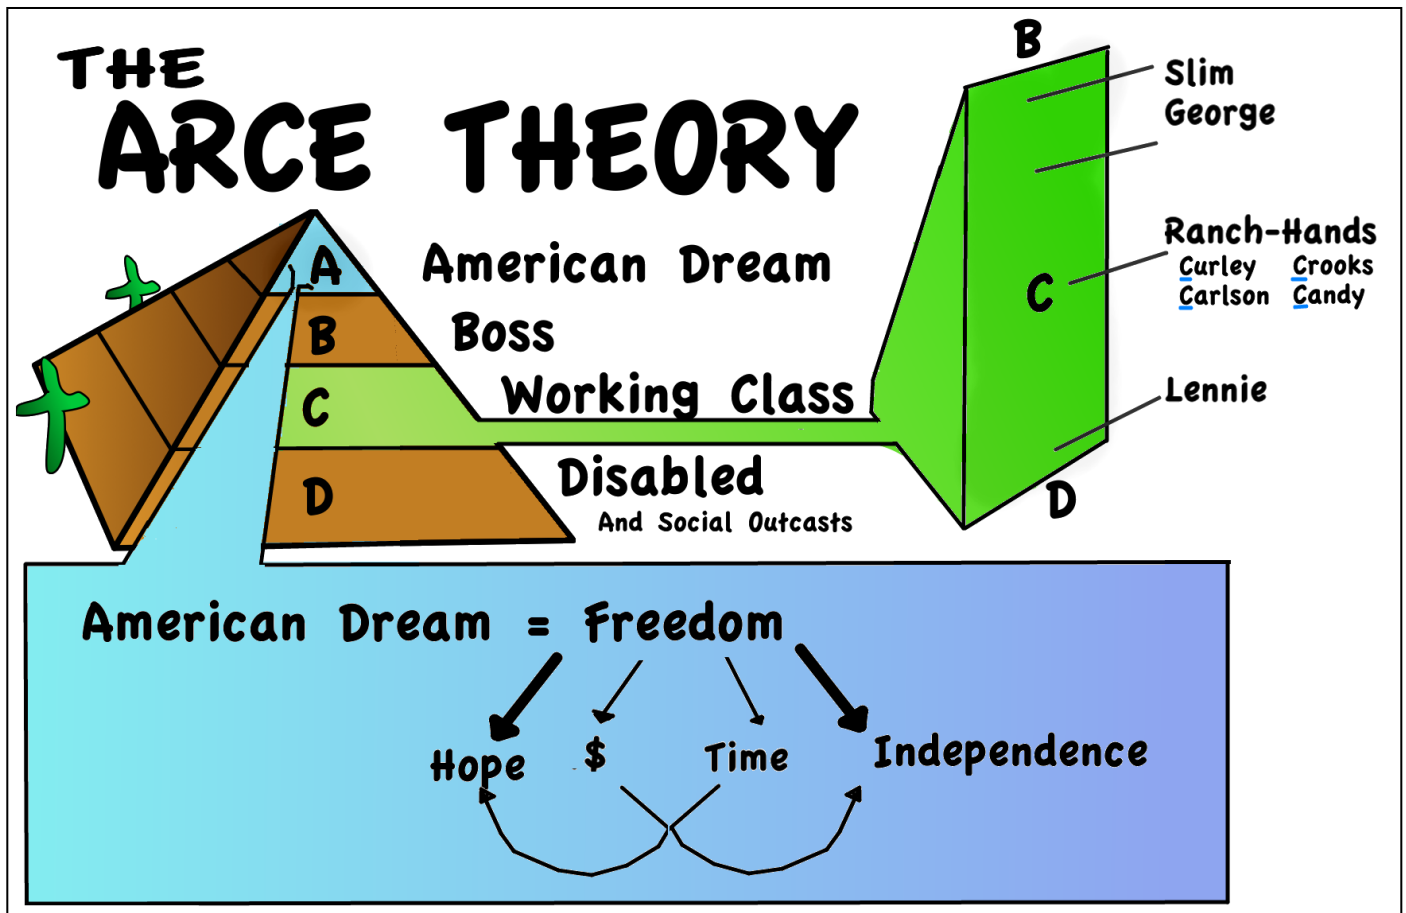

OF MICE AND MEN STUDY GUIDE

Test Format:

- 10 Character Matching Questions
 - 10 True/False Questions
- An Abundance Of Multiple Choice Questions
 - Quote Identification

THE ARCE THEORY ON THE TRUE MEANING IN OF MICE AND MEN

Other Things To Remember.....

- Death of Lennie's Puppy → Foreshadows the death of Curley's Wife
- Curley's Wife → Symbolizes women during the time/Eve (temptation)